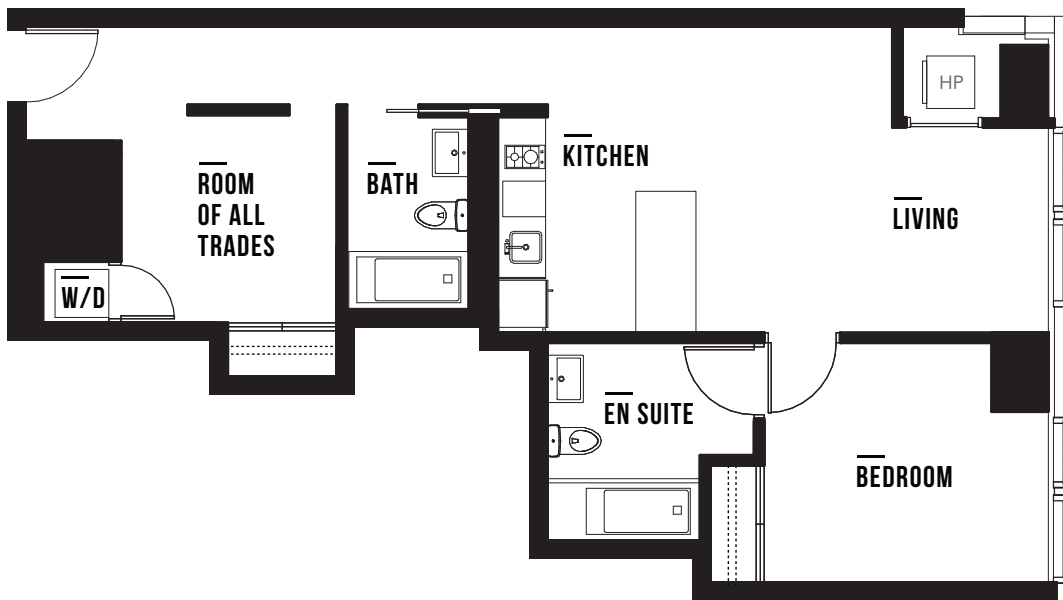

45 LANSING STREET
SAN FRANCISCO, CA 94105

RENTJASPER.COM

FLOOR	UNIT	SIZE	SQ.FT	TYPE
29	2909	ONE BED PLUS	863	1P-4

ALL DIMENSIONS ARE APPROXIMATE AND VARY DEPENDING ON METHOD OF MEASUREMENT. IF RESIDENTS NEED TO KNOW PRECISE MEASUREMENTS BEFORE ENTERING INTO A LEASE, THEY ARE URGED BY THE LANDLORD TO TAKE THEIR OWN MEASUREMENTS BEFORE ENTERING INTO A LEASE. RESIDENTS ARE PROVIDED WITH THE OPPORTUNITY TO TAKE THEIR OWN MEASUREMENTS PRIOR TO SIGNING LEASE.