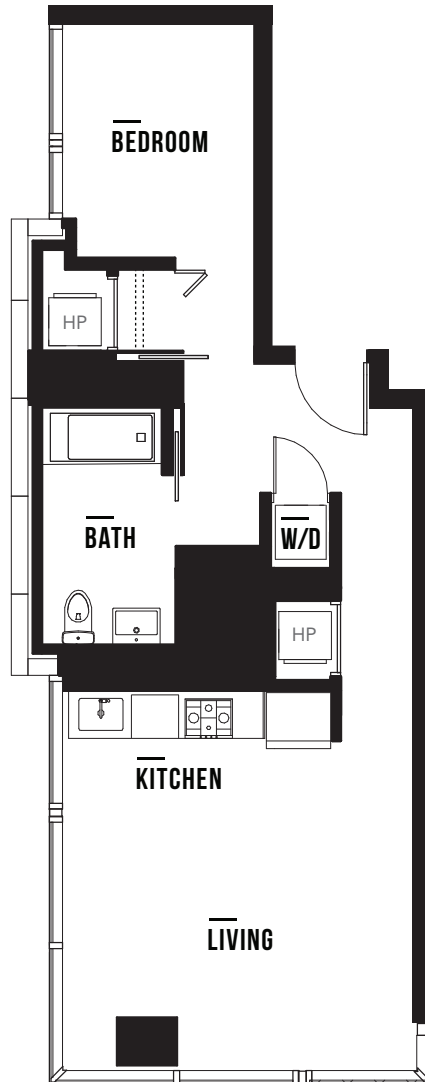

45 LANSING STREET
SAN FRANCISCO, CA 94105

RENTJASPER.COM

FLOOR	UNIT	SIZE	SQ.FT	TYPE
28	2813	ONE BED	625	1-C

ALL DIMENSIONS ARE APPROXIMATE AND VARY DEPENDING ON METHOD OF MEASUREMENT. IF RESIDENTS NEED TO KNOW PRECISE MEASUREMENTS BEFORE ENTERING INTO A LEASE, THEY ARE URGED BY THE LANDLORD TO TAKE THEIR OWN MEASUREMENTS BEFORE ENTERING INTO A LEASE. RESIDENTS ARE PROVIDED WITH THE OPPORTUNITY TO TAKE THEIR OWN MEASUREMENTS PRIOR TO SIGNING LEASE.