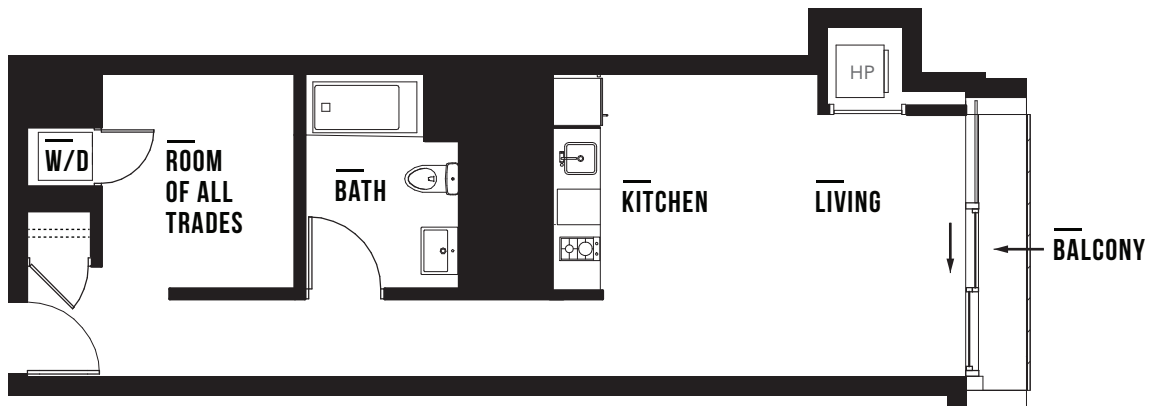

45 LANSING STREET
SAN FRANCISCO, CA 94105

RENTJASPER.COM

FLOOR	UNIT	SIZE	SQ.FT	TYPE
28	2808	STUDIO PLUS	546	SP-4

ALL DIMENSIONS ARE APPROXIMATE AND VARY DEPENDING ON METHOD OF MEASUREMENT. IF RESIDENTS NEED TO KNOW PRECISE MEASUREMENTS BEFORE ENTERING INTO A LEASE, THEY ARE URGED BY THE LANDLORD TO TAKE THEIR OWN MEASUREMENTS BEFORE ENTERING INTO A LEASE. RESIDENTS ARE PROVIDED WITH THE OPPORTUNITY TO TAKE THEIR OWN MEASUREMENTS PRIOR TO SIGNING LEASE.