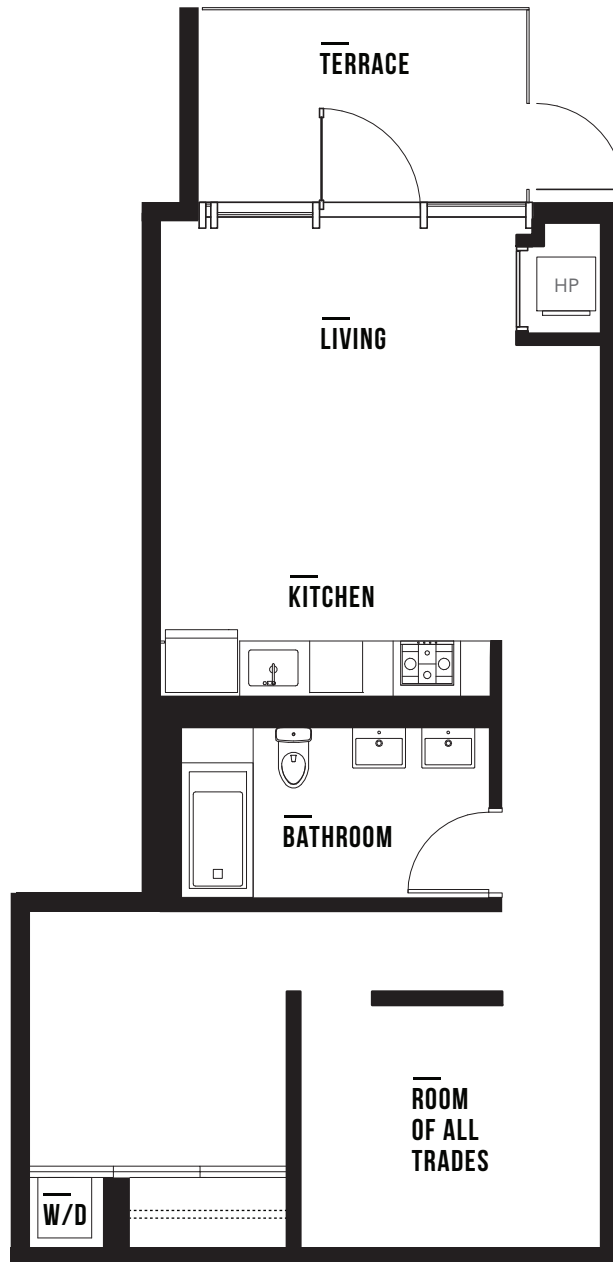

45 LANSING STREET
SAN FRANCISCO, CA 94105

RENTJASPER.COM

FLOOR	UNIT	SIZE	SQ.FT	TYPE
01	101	STUDIO PLUS	738	SP-23

ALL DIMENSIONS ARE APPROXIMATE AND VARY DEPENDING ON METHOD OF MEASUREMENT. IF RESIDENTS NEED TO KNOW PRECISE MEASUREMENTS BEFORE ENTERING INTO A LEASE, THEY ARE URGED BY THE LANDLORD TO TAKE THEIR OWN MEASUREMENTS BEFORE ENTERING INTO A LEASE. RESIDENTS ARE PROVIDED WITH THE OPPORTUNITY TO TAKE THEIR OWN MEASUREMENTS PRIOR TO SIGNING LEASE.